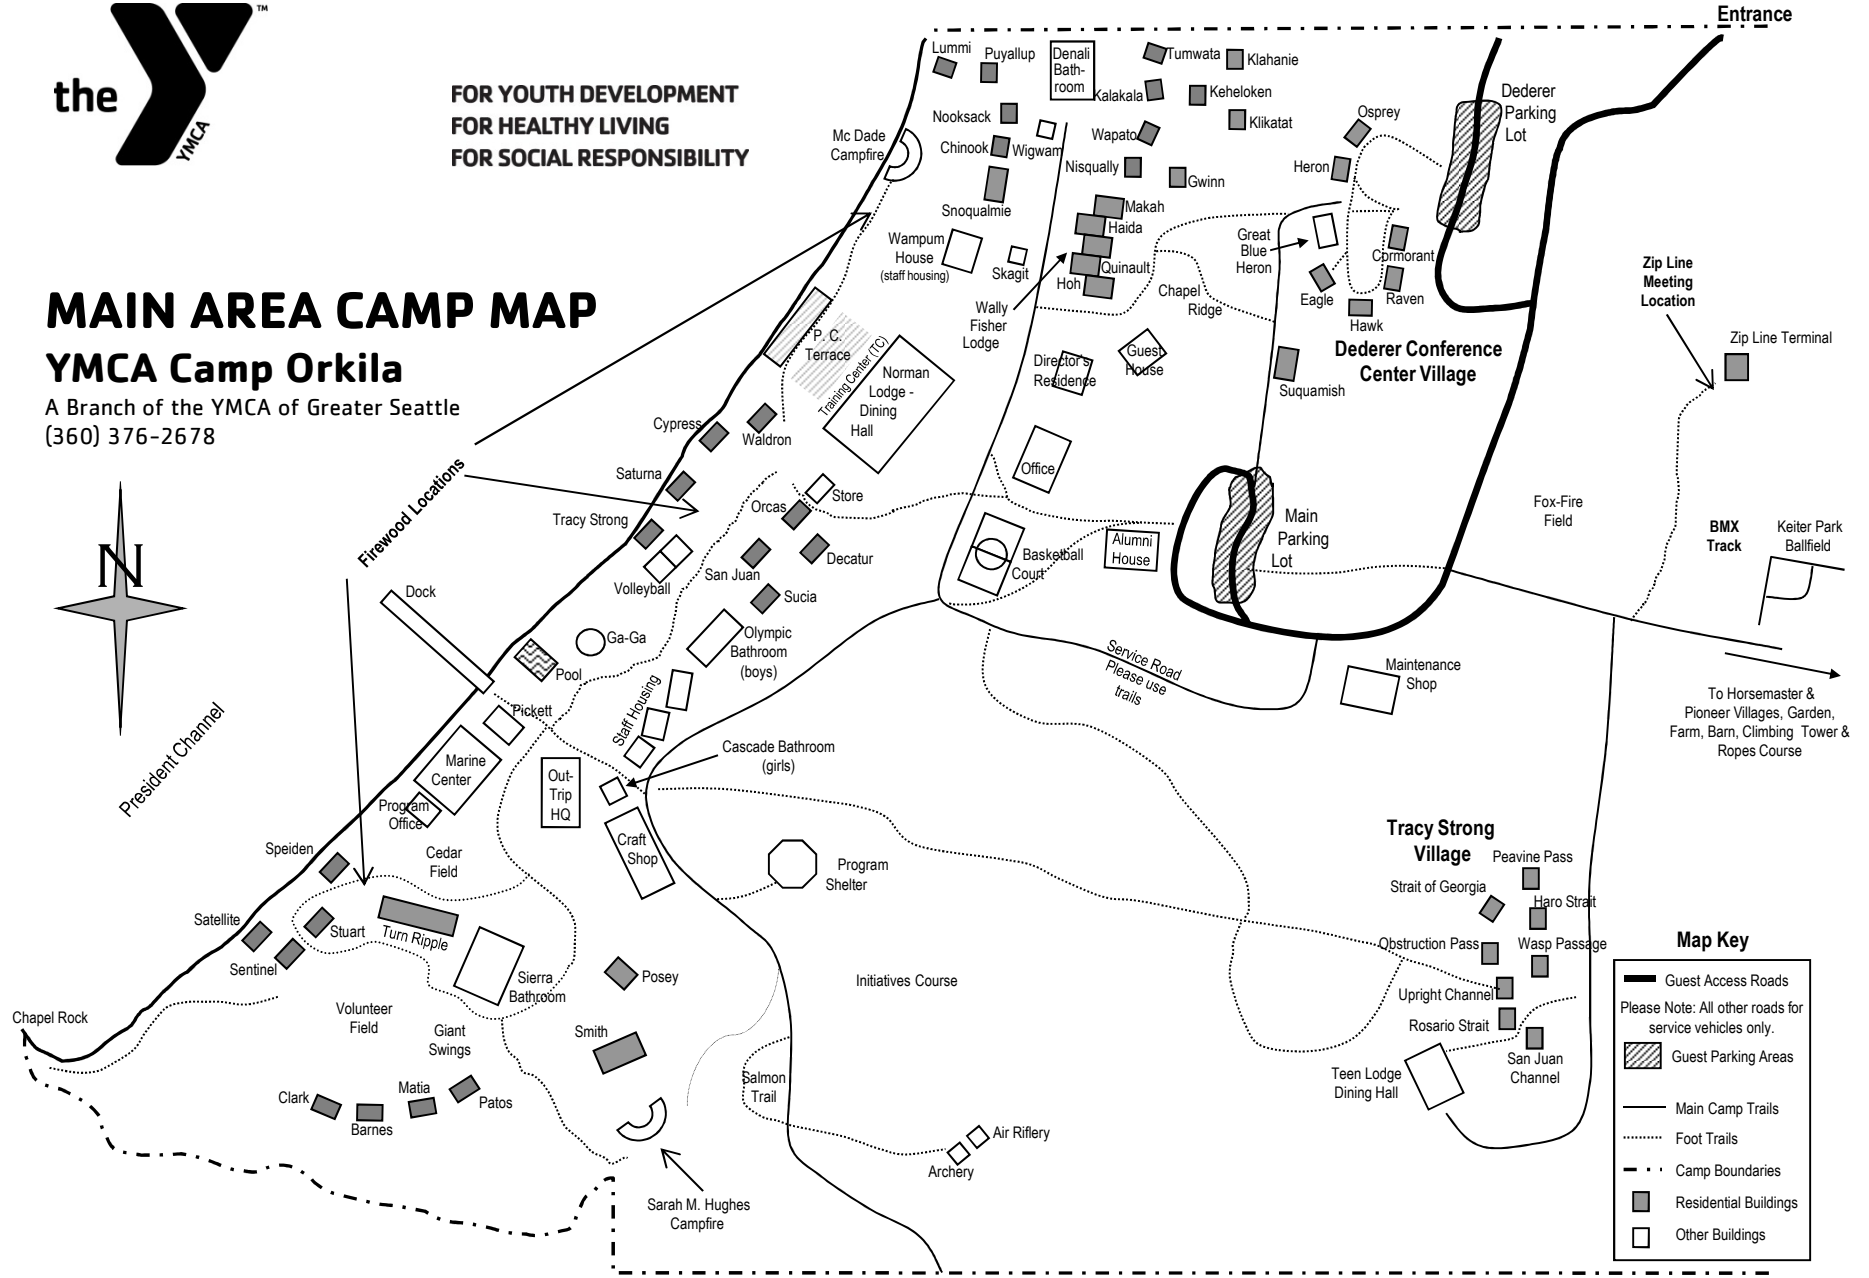

**FOR YOUTH DEVELOPMENT
FOR HEALTHY LIVING
FOR SOCIAL RESPONSIBILITY**

MAIN AREA CAMP MAP

YMCA Camp Orkila

A Branch of the YMCA of Greater Seattle
(360) 376-2678

Map Key

- Guest Access Roads
- Please Note: All other roads for service vehicles only.
- Guest Parking Areas
- Main Camp Trails
- Foot Trails
- Camp Boundaries
- Residential Buildings
- Other Buildings

Updated 3/12/13