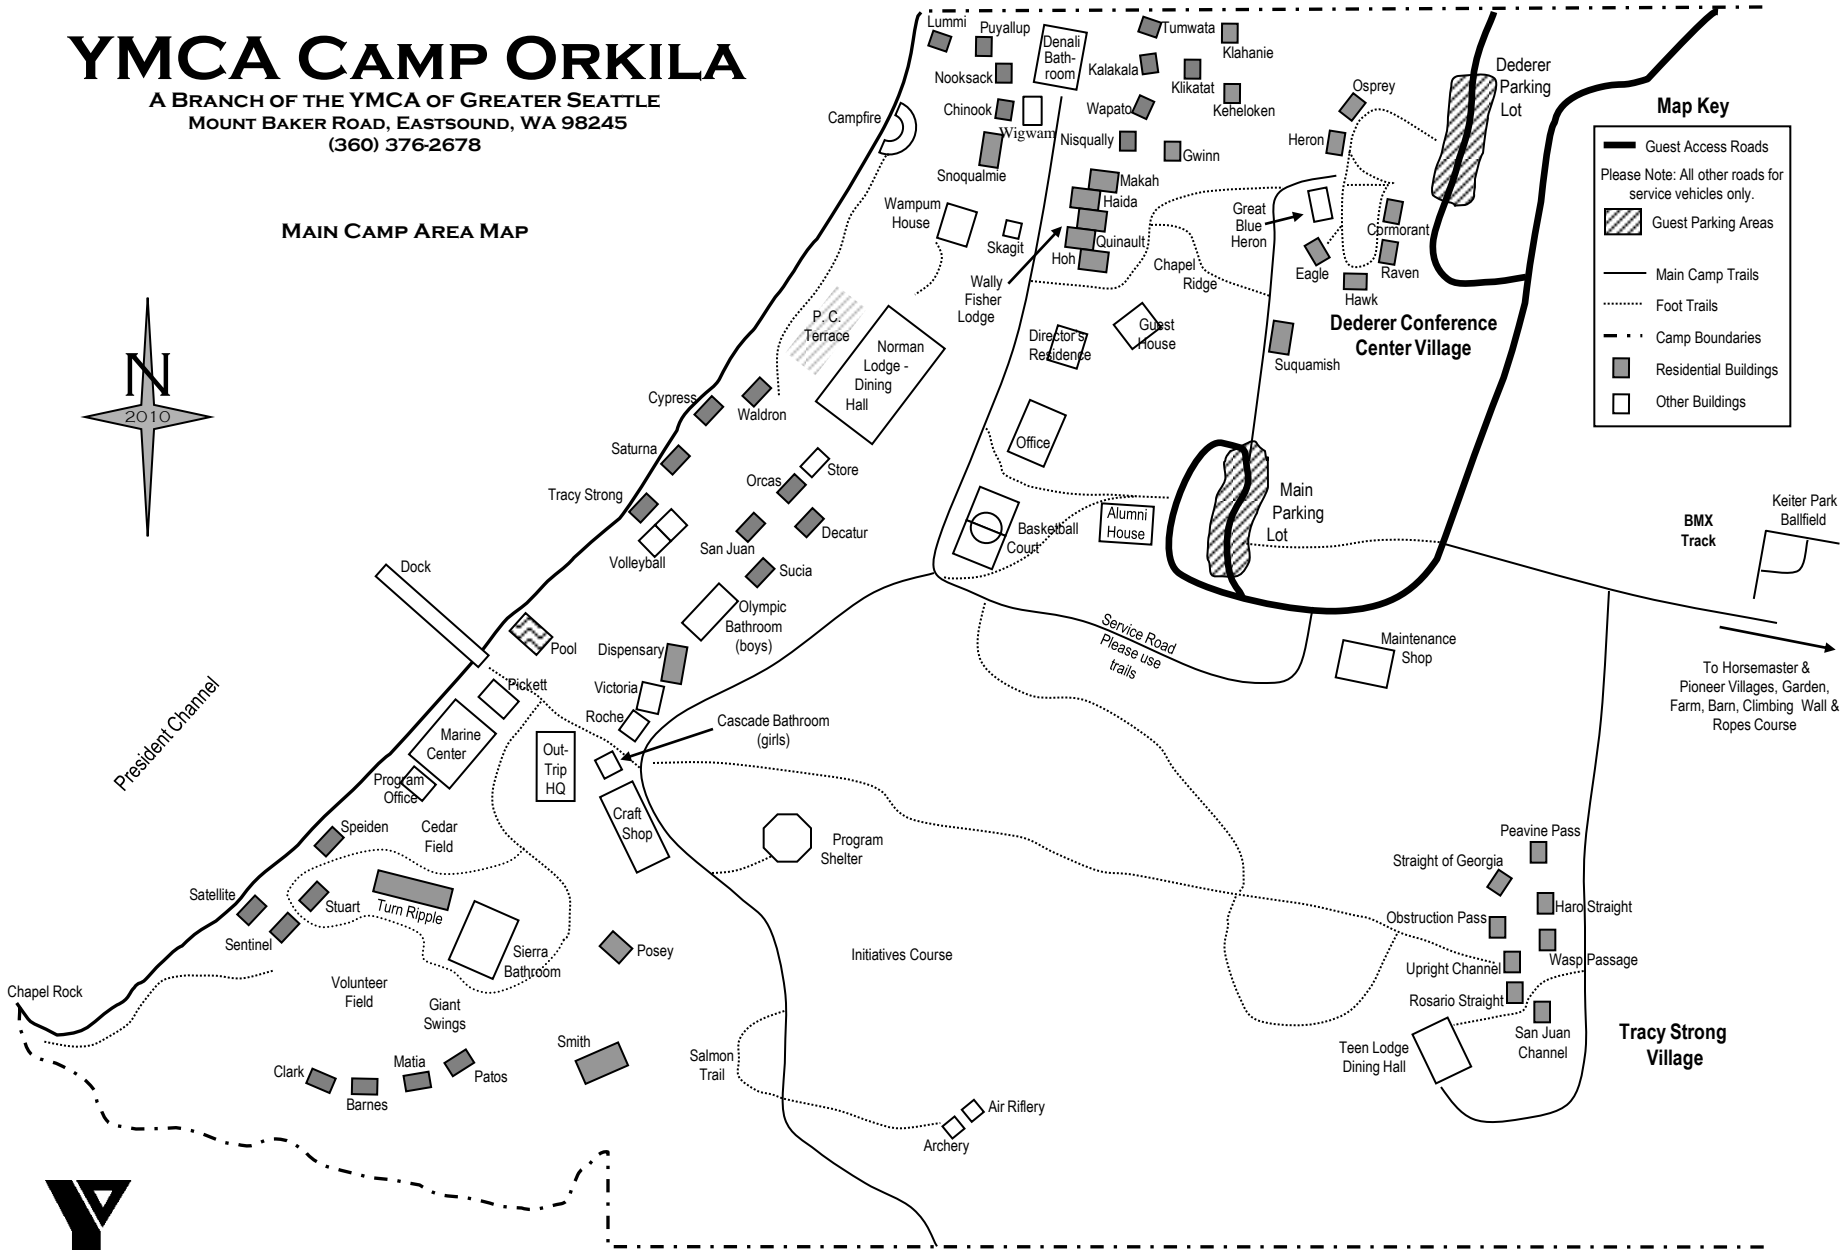

# YMCA CAMP ORKILA

A BRANCH OF THE YMCA OF GREATER SEATTLE  
 MOUNT BAKER ROAD, EASTSOUND, WA 98245  
 (360) 376-2678

## MAIN CAMP AREA MAP

Keiter Park Ballfield  
 BMX Track  
 To Horsemaster & Pioneer Villages, Garden, Farm, Barn, Climbing Wall & Ropes Course

## FARM AREA MAP

Updated 1/12/10