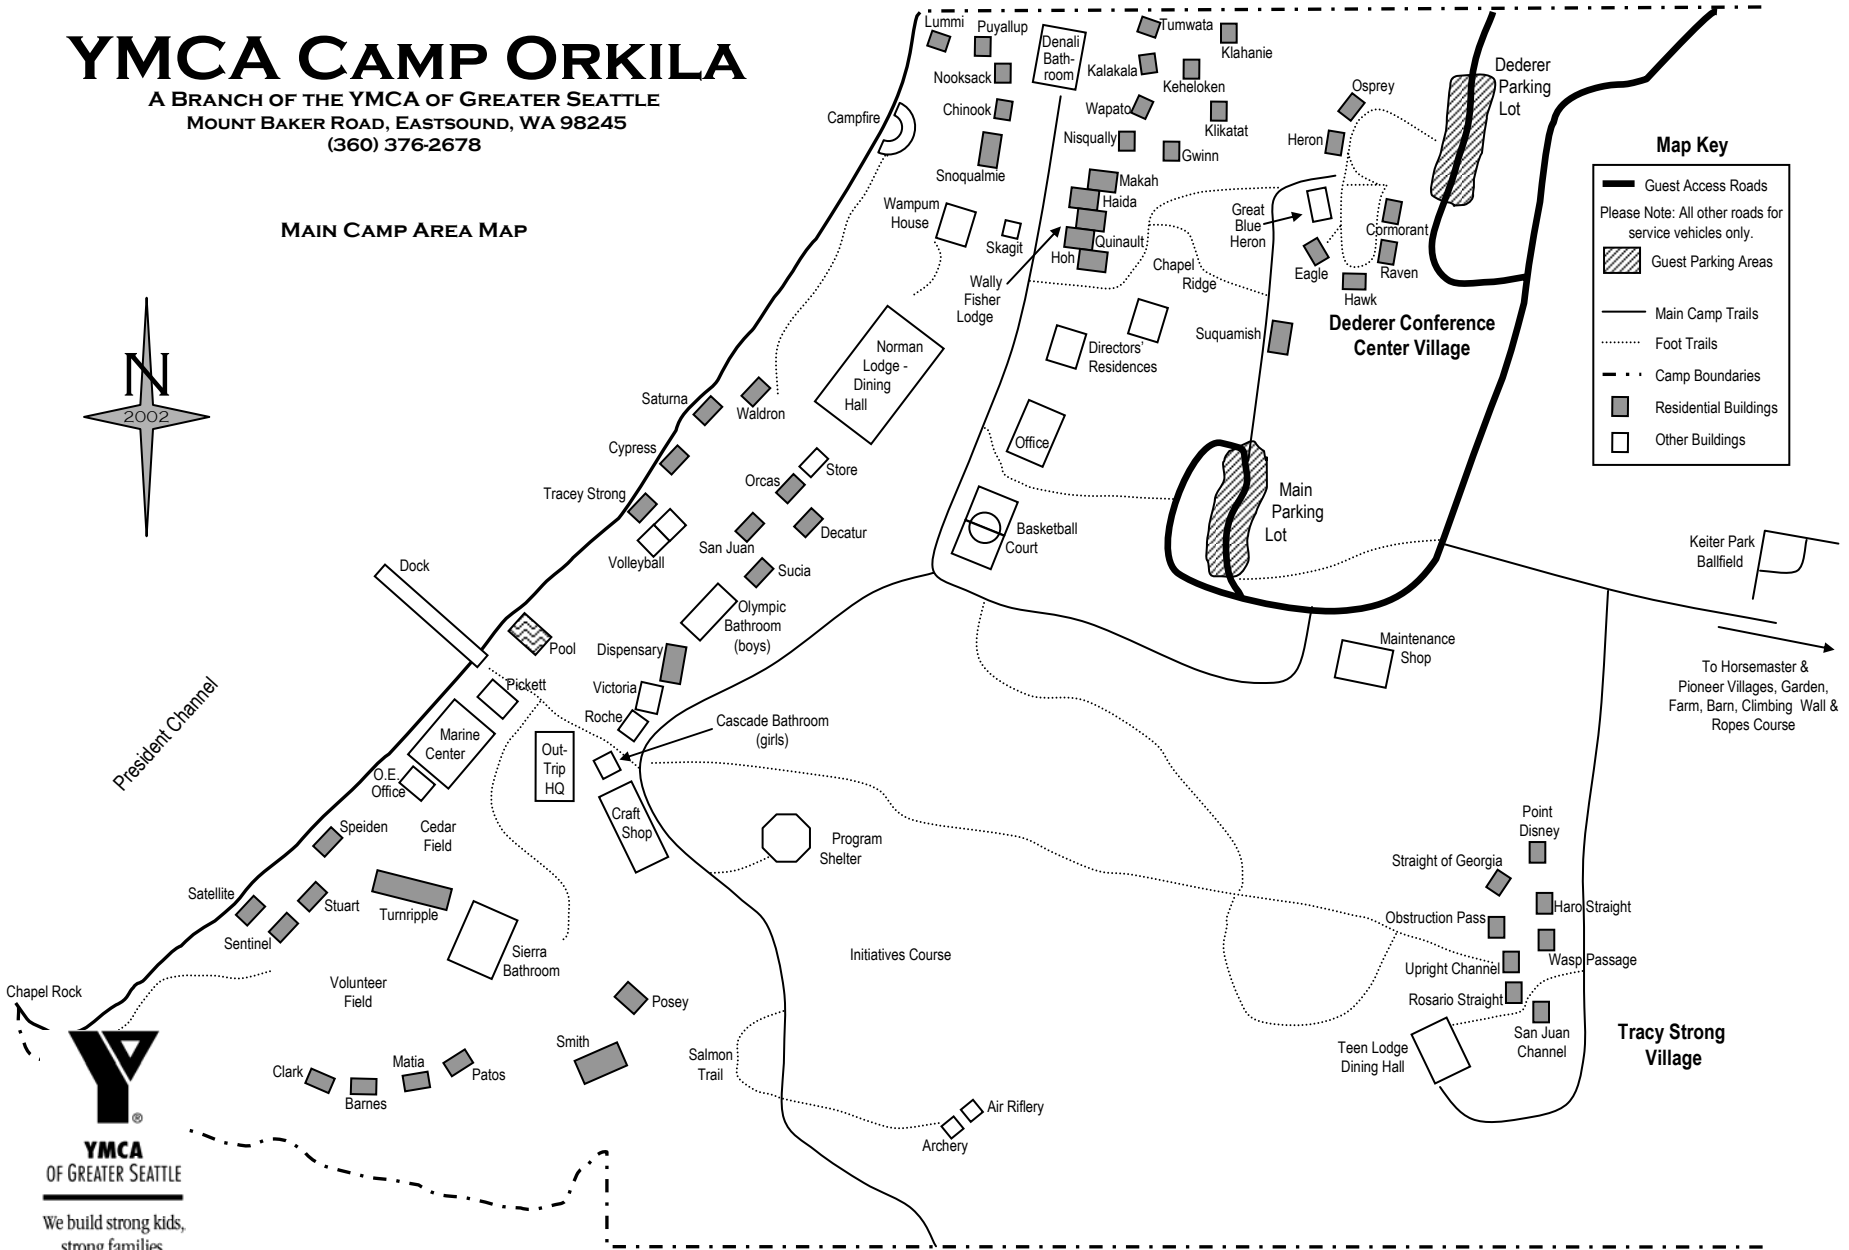

# YMCA CAMP ORKILA

A BRANCH OF THE YMCA OF GREATER SEATTLE  
 MOUNT BAKER ROAD, EASTSOUND, WA 98245  
 (360) 376-2678

## MAIN CAMP AREA MAP

### Map Key

- Guest Access Roads
- Please Note: All other roads for service vehicles only.
- Guest Parking Areas
- Main Camp Trails
- Foot Trails
- Camp Boundaries
- Residential Buildings
- Other Buildings

## FARM AREA MAP

**Map Key**

- Guest Access Roads
- Main Camp Trails
- Foot Trails/Fence
- Camp Boundaries
- Guest Parking Areas
- Residential Buildings
- Other Buildings

Please Note: All other roads for service vehicles only.