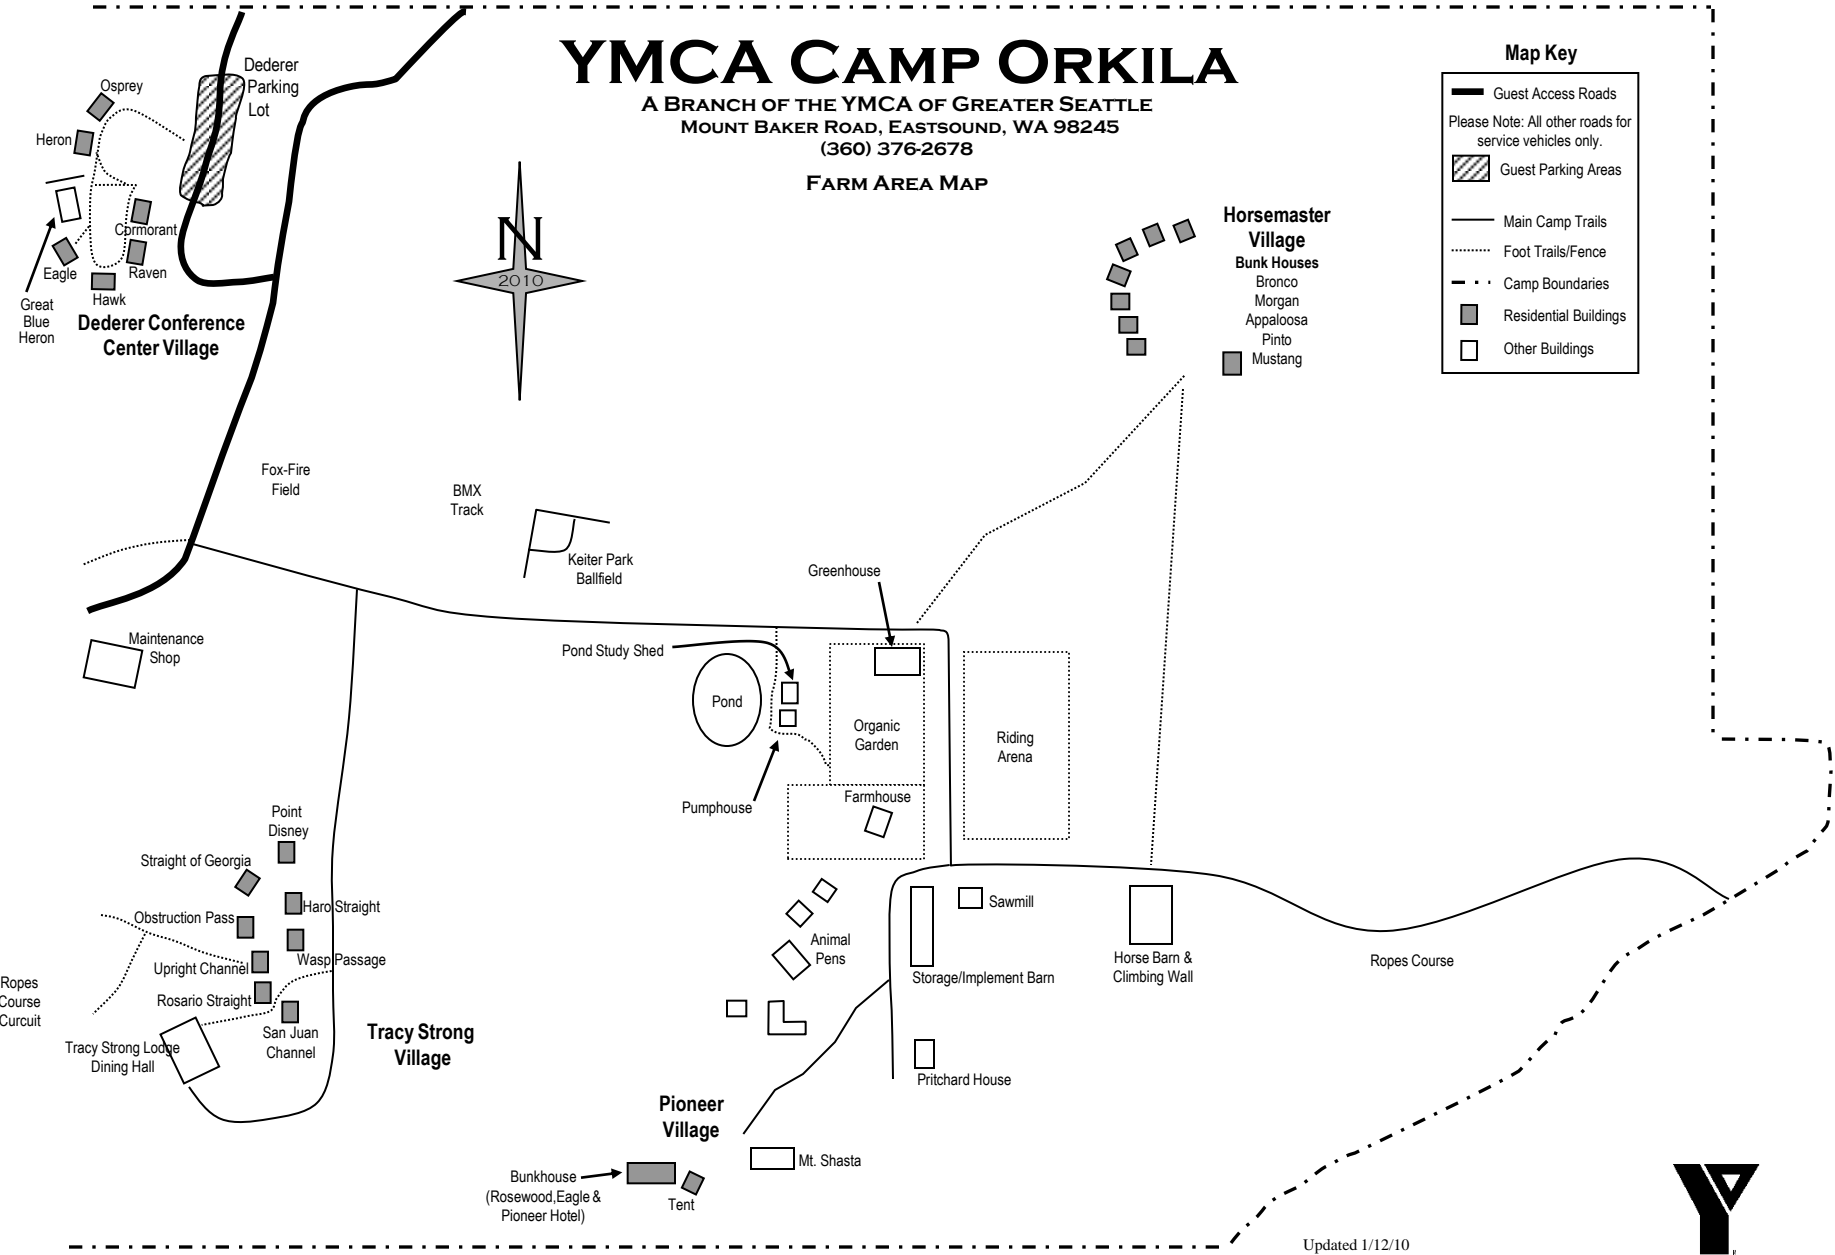

## MAIN CAMP AREA MAP

Keiter Park Ballfield  
 BMX Track  
 To Horsemaster & Pioneer Villages, Garden, Farm, Barn, Climbing Wall & Ropes Course

# YMCA CAMP ORKILA

A BRANCH OF THE YMCA OF GREATER SEATTLE  
 MOUNT BAKER ROAD, EASTSOUND, WA 98245  
 (360) 376-2678

## FARM AREA MAP

Updated 1/12/10